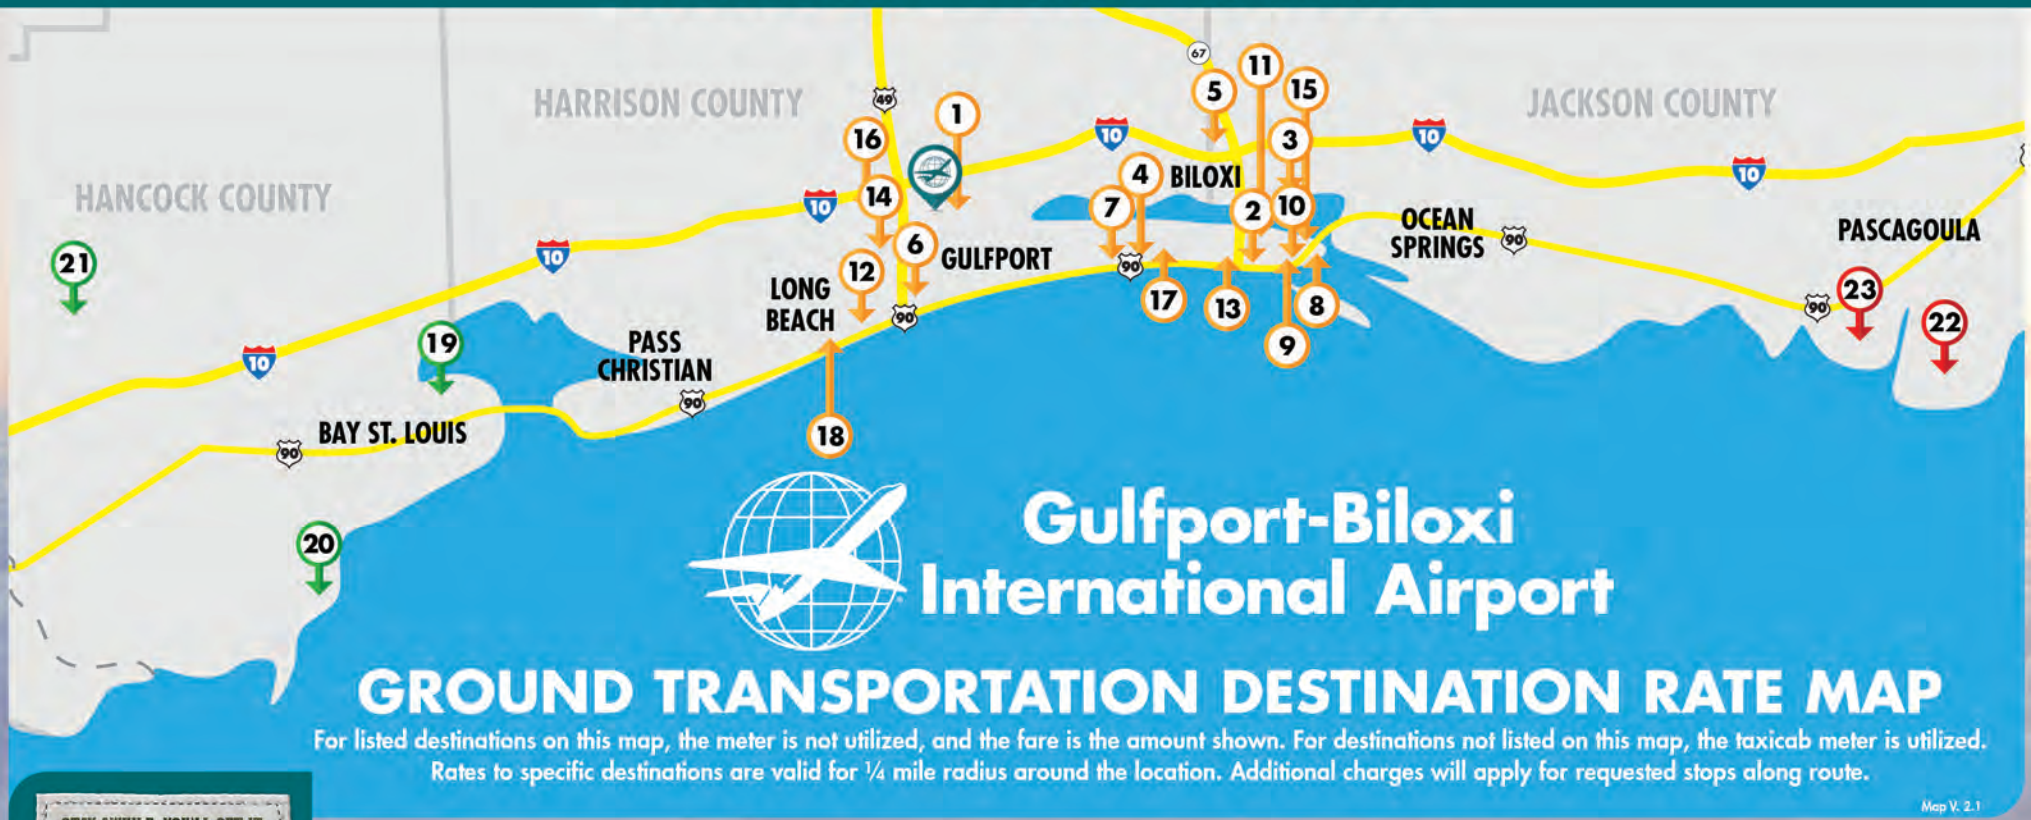

Gulfport-Biloxi International Airport

We Make Flying Easier.

Your Gateway to the Gulf Coast!

Welcome to the
Mississippi Gulf Coast.

This brochure provides you with
the ground transportation rates
from the airport to destinations
along our beautiful coast.

**Thank you for flying GPT
and enjoy your stay!**

**Gulfport-Biloxi
International Airport**

We Make Flying Easier.

www.FlyGPT.com
228-863-5951 • 1-866-4GPTBLX
14035-L Airport Road
Gulfport, MS 39503

**GROUND
TRANSPORTATION
DESTINATION
RATE MAP**

MISSISSIPPI GULF COAST

Destination Rates

1. Airport Hotels <i>(Hilton Garden Inn & Marriott)</i>	\$10	8. Golden Nugget	\$43	16. Premium Outlets	\$14
2. Beau Rivage	\$39	9. Hard Rock	\$39	17. Treasure Bay	\$30
3. Boomtown	\$42	10. Harrah's	\$42	18. USM Long Beach	\$27
4. Coast Coliseum	\$27	11. IP Casino	\$41	19. Hollywood	\$55
5. D'Iberville Promenade	\$43	12. Island View	\$20	20. Silver Slipper	\$75
6. Downtown Gulfport	\$19	13. Keesler Air Force Base	\$36	21. Stennis	\$80
7. Edgewater Mall	\$25	14. Naval Battalion	\$26	22. Chevron	\$100
		15. Palace Casino	\$44	23. Ingalls	\$90

Please get a receipt from your driver. To make a compliment or complaint about ground transportation, please contact Gulfport-Biloxi International Airport at 228-863-5951 during normal business hours or e-mail gpt@flygpt.com